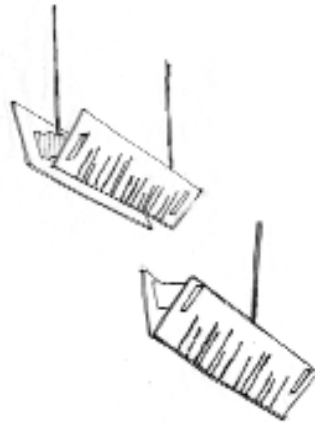

Fluorescent dimmers are included with table and floor lamps.

Lutron fluorescent dimmers must be separately purchased for ceiling and Sconces. See Lutron specifications for wiring.

All designs ©David Bergman

David Bergman Architect

V: 212 475 3106
 F: 212 677 7291
 241 Eldridge Street 3R
 New York, New York 10002

info@cyberg.com
 www.cyberg.com

Ceiling Fixture (Uplight)

F&W #81
 24" W x 11" D x 10" H (diffuser only)