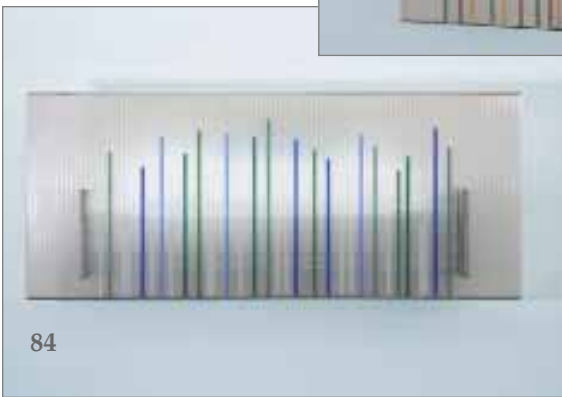

Looking at the universe through multi-colored glass

81

83

P
A
R
A
L
L
E
L

 U
N
I
V
E
R
S
E
L

84

85

86

*Environmentally conscious...
 and handsome, too*

David Bergman Architect

V: 212 475 3106
 F: 212 677 7291
 241 Eldridge Street 3R
 New York, New York 10002

info@cyberg.com
www.cyberg.com

Parallel Universe fixtures are made of polycarbonate, stripes of recycled glass, wood pulp corrugated board, and aluminum.